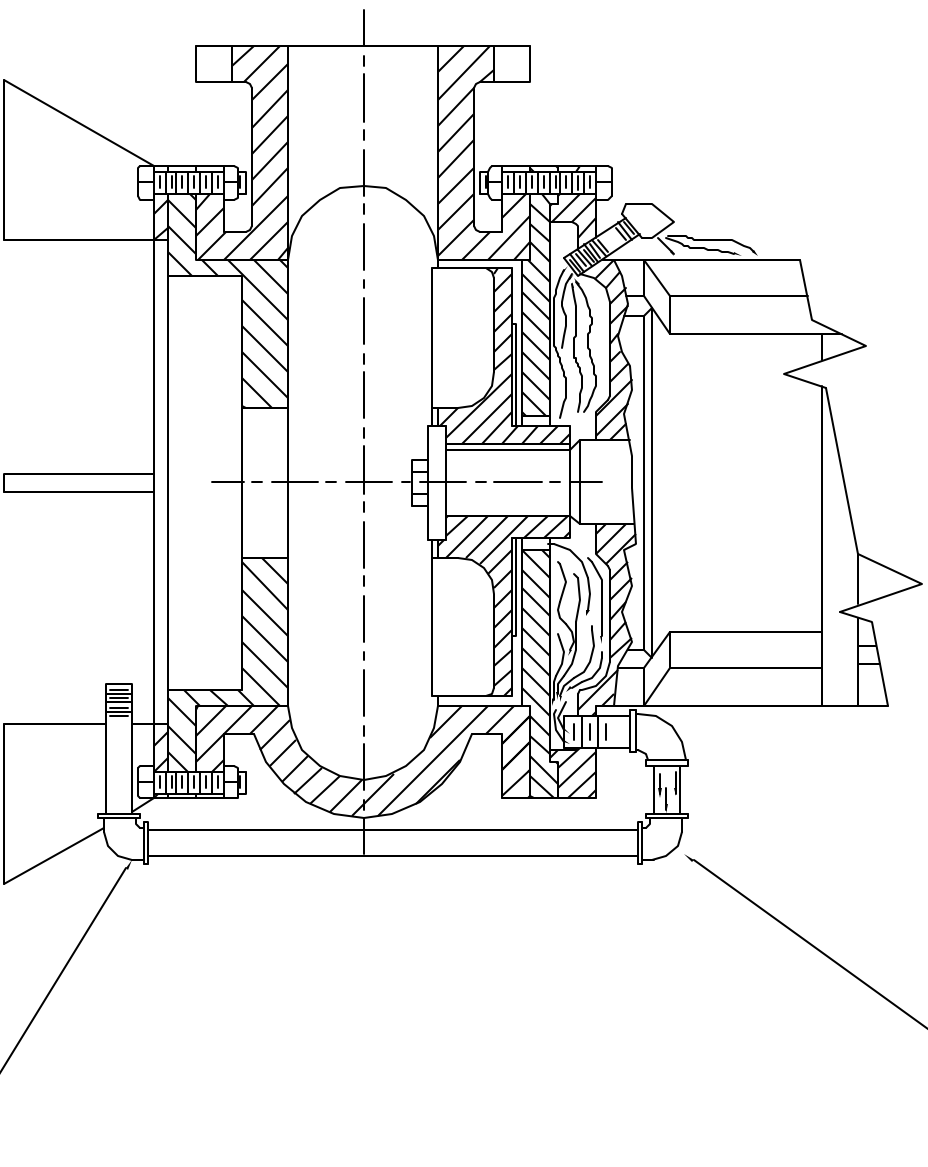

HYDRO SLUICE DEVICE →

→ CAN BE ROTATED
360° FOR MIXING
AND STIRING.